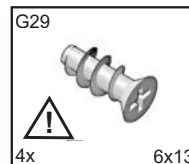

RAVENNA - KOMODA 3D3S

RAVENNA KOMODA 3D3S - 02062022

11

12 2x