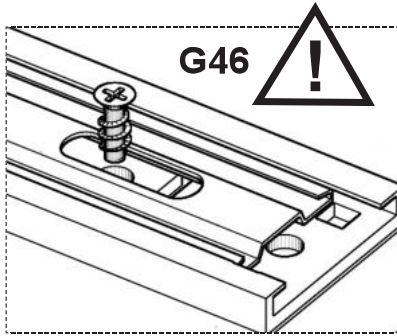

RAVENNA - KOMODA 3D3S

RAVENNA KOMODA 3D3S - 02062022

8