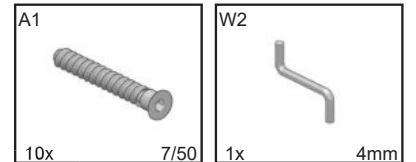

RAVENNA - KOMODA 3D3S

RAVENNA KOMODA 3D3S - 02062022

15

16