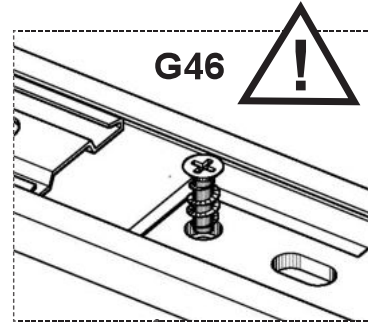

RAVENNA - KOMODA 3D3S

RAVENNA KOMODA 3D3S - 02062022

8