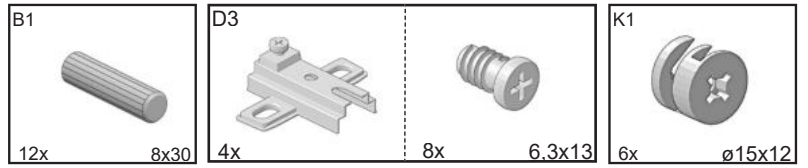

RAVENNA - KOMODA 3D3S

RAVENNA KOMODA 3D3S - 02062022

9

10