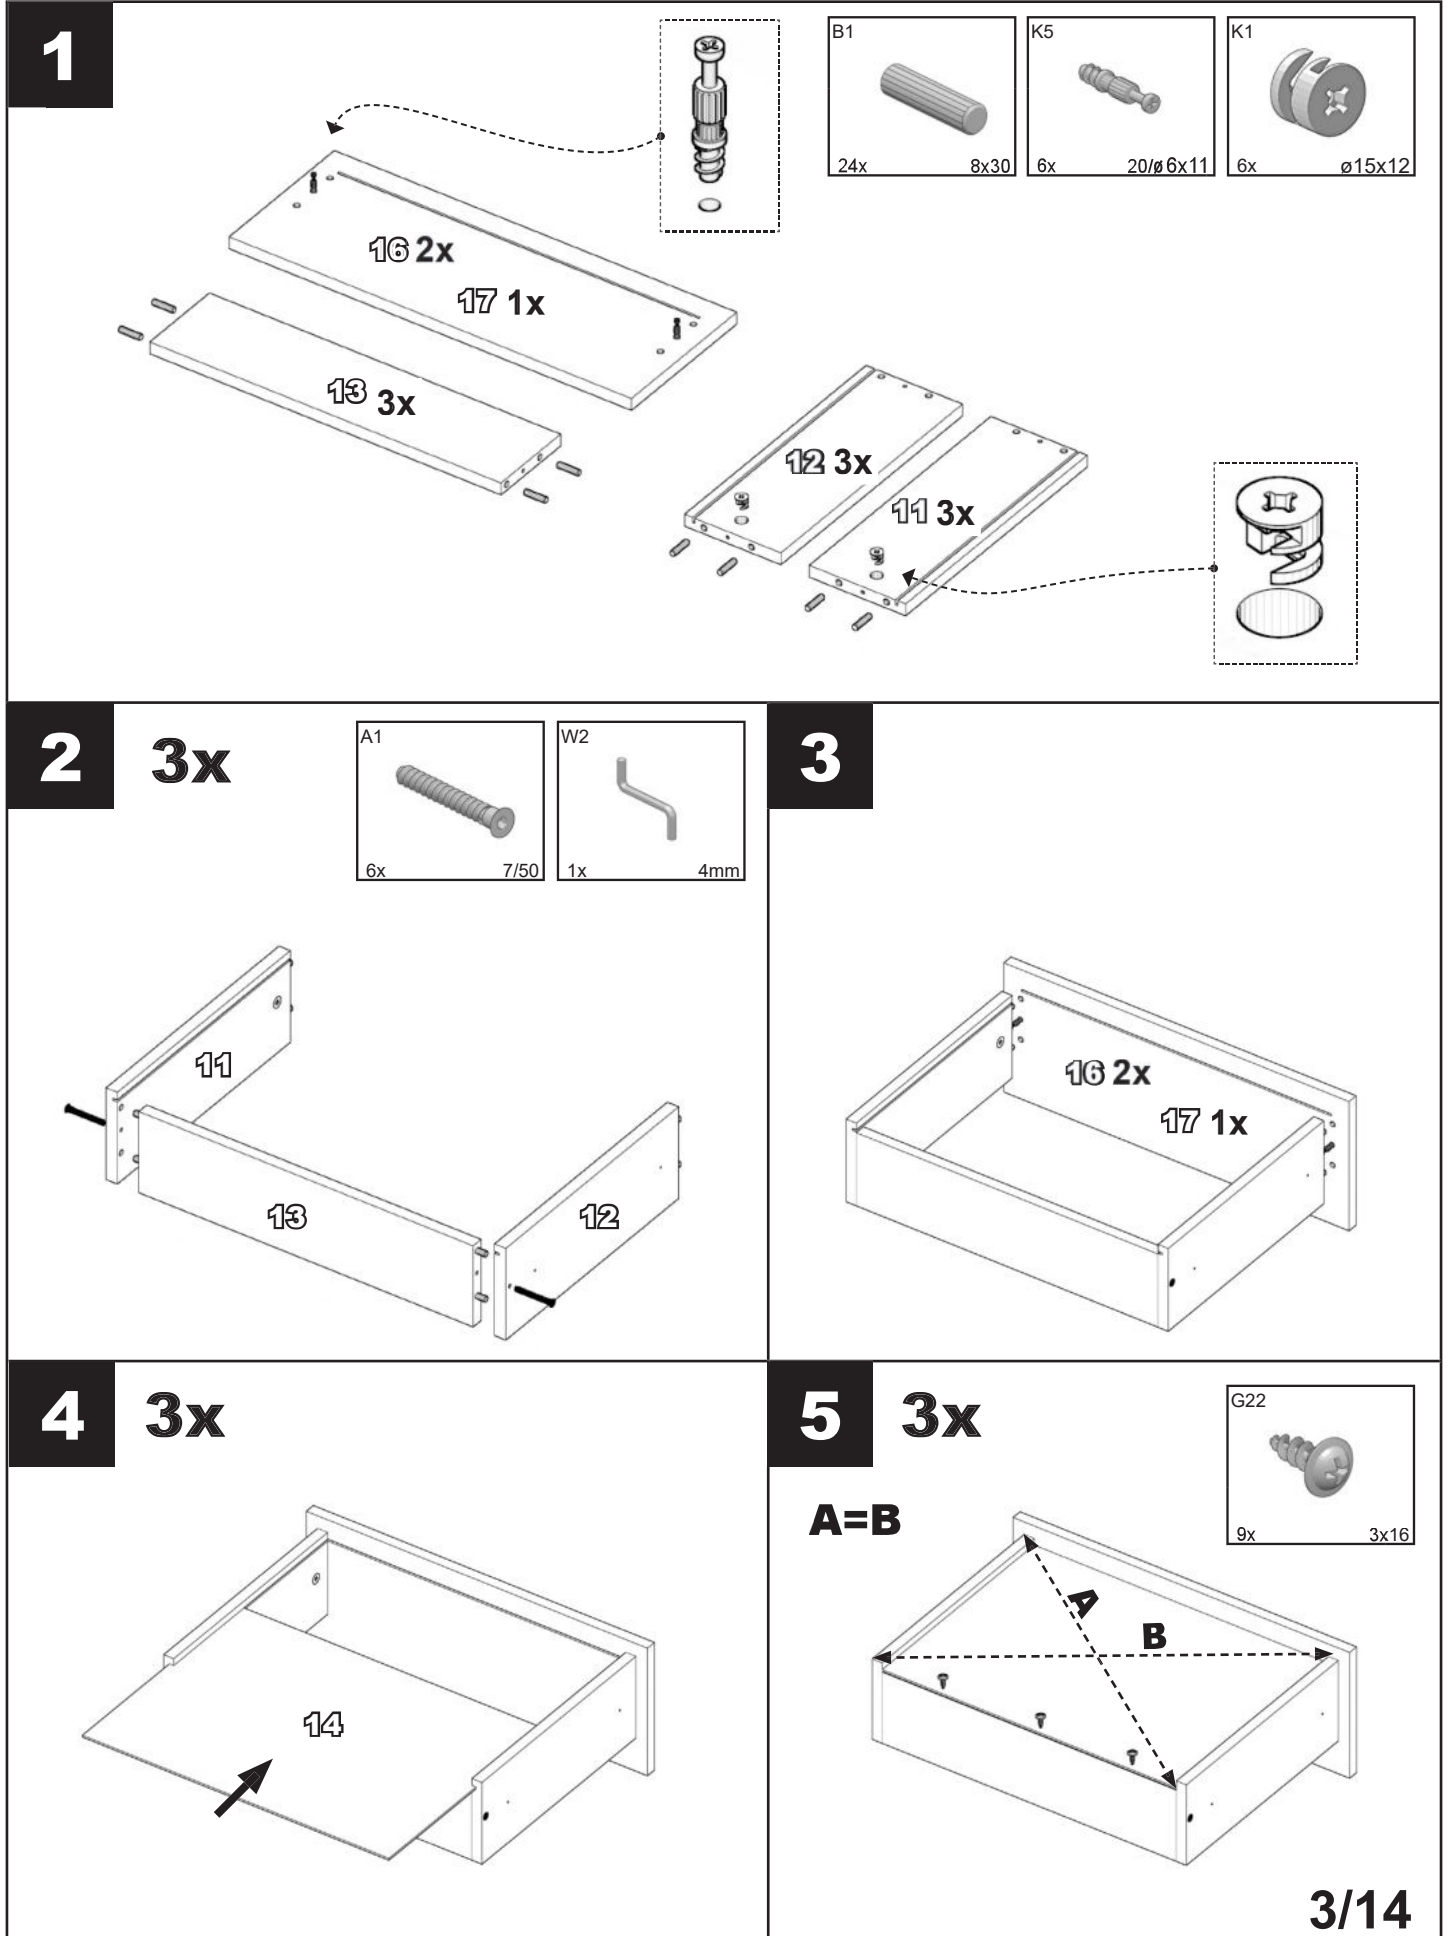

RAVENNA - KOMODA 3D3S

RAVENNA KOMODA 3D3S - 02062022