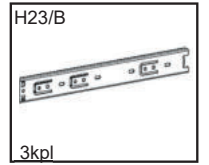

RAVENNA - KOMODA 3D3S

RAVENNA KOMODA 3D3S - 02062022

8