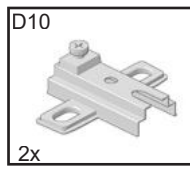

RAVENNA - KOMODA 3D3S

RAVENNA KOMODA 3D3S - 02062022

8