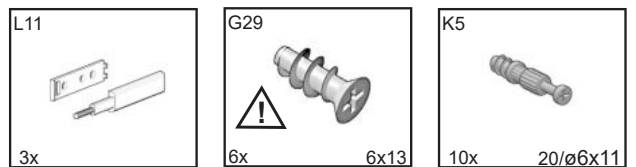

RAVENNA - KOMODA 3D3S

RAVENNA KOMODA 3D3S - 02062022

9

10

6/14