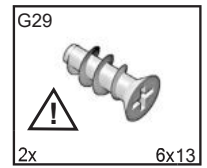

RAVENNA - KOMODA 3D3S

RAVENNA KOMODA 3D3S - 02062022

11

12 2x