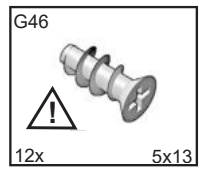

RAVENNA - KOMODA 3D3S

RAVENNA KOMODA 3D3S - 02062022

8