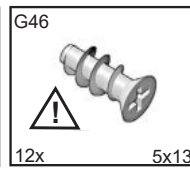

RAVENNA - KOMODA 2D3S

RAVENNA KOMODA 2D3S - 02062022

8