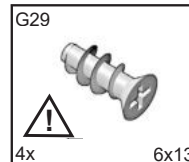

RAVENNA - KOMODA 2D3S

RAVENNA KOMODA 2D3S - 02062022

11

12 2x