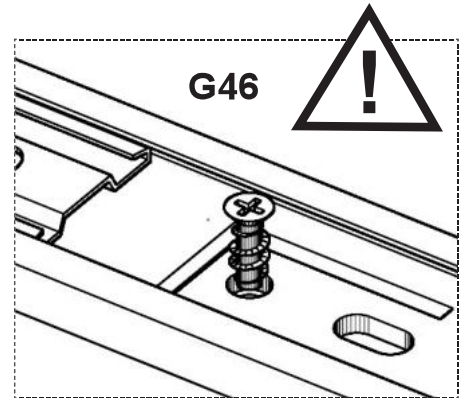

RAVENNA - KOMODA 2D3S

RAVENNA KOMODA 2D3S - 02062022

8